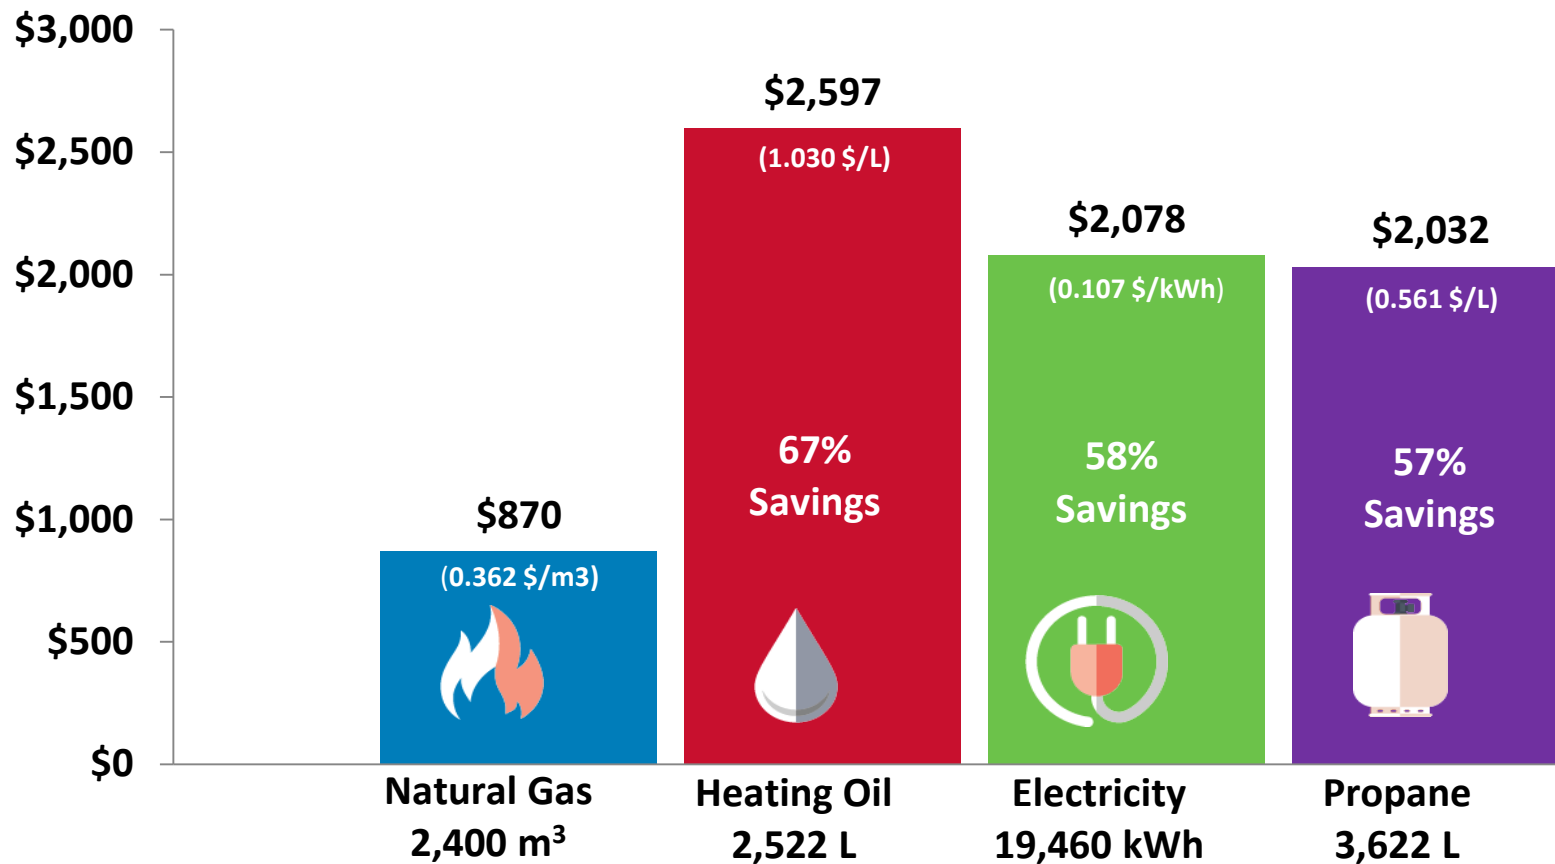

Residential Annual Heating & Hot Water

Notes: Natural gas prices are based on rates in effect as of **Apr 1, 2019**. Oil and propane prices are based on the latest available retail prices. Electricity rates based on Toronto Hydro rates as of **Jan 1, 2019**. Costs have been calculated for the equivalent energy consumed and include all service, delivery and energy charges. HST is not included.